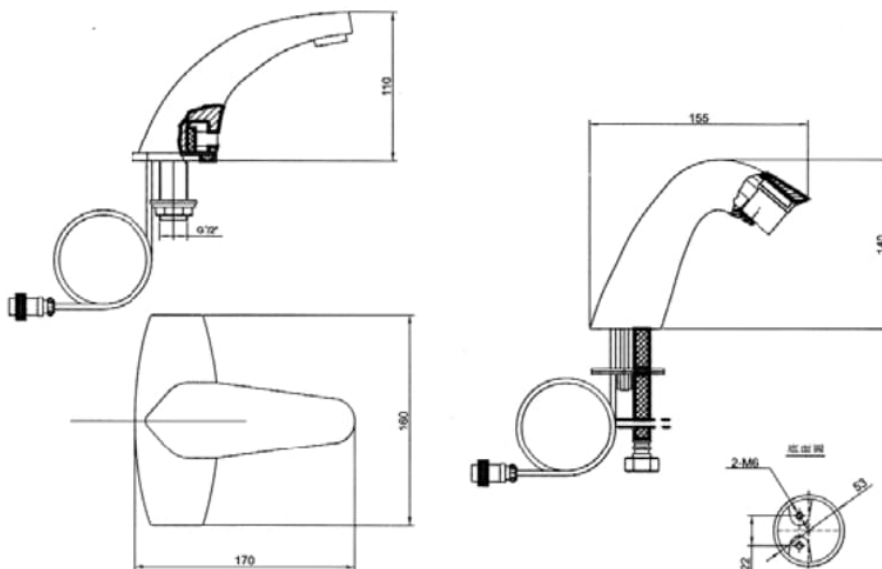

- Hands free & hygienic
- Water saving
- Infrared sensor
- Microcomputer control
- Automatic on/off switch
- 1 second delay timer
- Brass with chrome plate construction
- Non-adjustable for rate at 6.5L/min at 0.1Mpa
- Battery powered - uses 4 x AA batteries (not included)

WRAS: Any water fitting, which when installed, will carry or receive water from the public mains water supply in the UK, must comply with the Water Supply (Water Fittings) Regulations or Scottish Byelaws. These require that a water fitting should not cause waste, misuse, undue consumption or contamination of the water supply and must be 'of an appropriate quality and standard'.